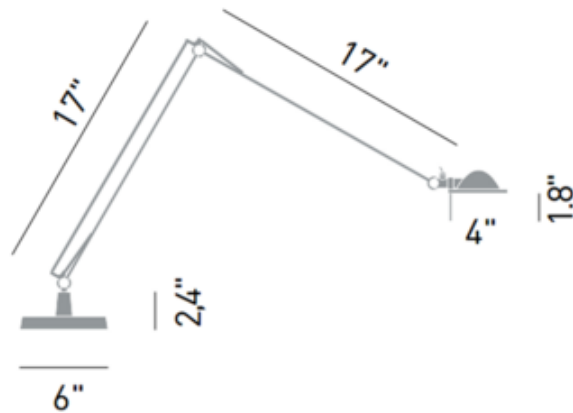

Berenice Table Lamp W/ No Reflector

Designer: Alberto Meda

Description:

The Berenice Table Lamp is a light that allows for easy directional orientation in space. The fluid movement of the jointed arms and the 360 degree rotation of the head make it possible to adjust the direction of the beam. Poised on a sturdy, stable base, Berenice adapts to any situation with versatility and precision. The many different models respond to a wide range of functional needs. Available in black or aluminum finish. Reflector sold separately.

Shown in: Black

List Price: \$600.00
Our Price: \$432.00

Shade Color: N/A
Body Finish: Black
Lamp: 1 x JC/GY6.35 (bipin)/35W/12V Halogen
Wattage: 35W
Dimmer: N/A
Dimensions: 6"W x 17"H

Product Number: LPA5597			
Company:		Fixture Type:	Date: Jan 20, 2020
Project:		Approved By:	