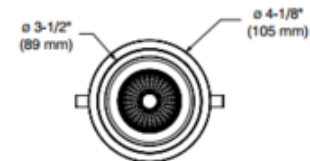

COMPANY

PROJECT

FIXTURE TYPE

APPROVED BY

DATE