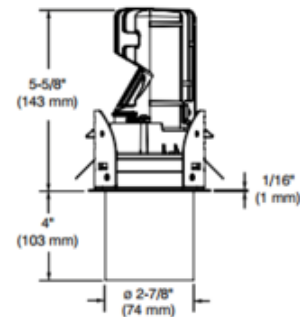

COMPANY

PROJECT

FIXTURE TYPE

APPROVED BY

DATE