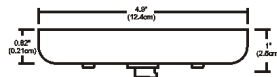

Description

The 4 Inch Round Canopy Cover conceals the TE-60L-12 LED transformer inside a single gang box to power PureEdge Lighting Dots and Pucks undercabinet fixtures. Power supply sold separately.

Shown in white

Specifications

COLOR	White
BODY FINISH	N/A
WATTAGE	N/A
DIMMER	N/A
DIMENSIONS	4.9\"W x 1\"H
BULB	N/A

CLICK TO VIEW PRODUCT

Notes: