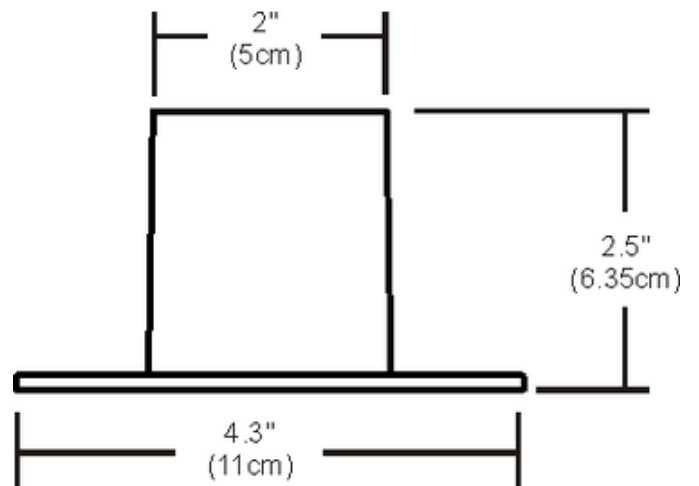

BRAND PureEdge Lighting

DESCRIPTION

Port Junction Box Cover can be used indoor with standard octagon electrical box or use outdoor with wet location electrical box. Note: Limited quantities available.

SHADE COLOR	Black
BODY FINISH	N/A
WATTAGE	N/A
DIMMER	N/A
DIMENSIONS	2"W x 2.5"H
LAMP	N/A