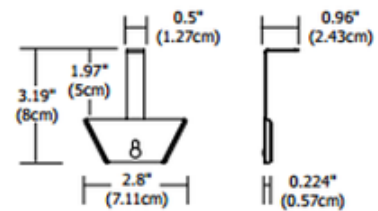

COMPANY	PROJECT	FIXTURE TYPE	APPROVED BY	DATE