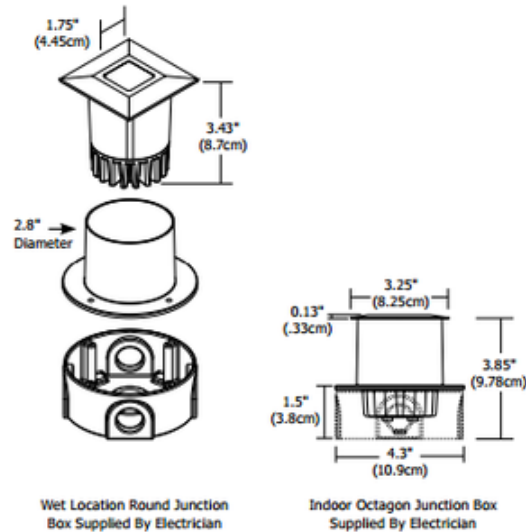

Sun3 Square LED 23Deg Recessed Uplight/Steplight

Shown in: Satin Aluminum

List Price: \$336.00
Our Price: \$268.80

Shade Color: N/A
Body Finish: Satin Aluminum
Lamp: 1 x LED/6.5W/12V LED
Wattage: 6.5W
Dimmer: Dimmable
Dimensions: 3.43"H x 3.25"W

Technical Information

Luminous Flux: 281 lumens
Lumens/Watt: 43.23
Lamp Color: 2968 K
Color Rendering: 80 CRI
Beam Angle: 23°
Lamp Life: 50000 hours

Description:

Sun3 3 Inch Square 23 Degree LED Recessed Uplight/ Steplight includes a 12 volt 6.5 watt high powered Warm White 2968K color temperature LED, 80CRI, 42 lumens per watt/281 lumens total. Features a 23 degree precise focus and tempered glass lens with marine-grade aluminum beveled edge trim. Available in 16, 23, 36 and 47 degree beam options. Finish in Satin Aluminum. 70 percent lumen maintenance based on 50,000 hours of operation. Sun3 is rated for outdoor, ocean front environments using a wet location electrical box or indoor using a standard octagon electrical box. Can be powered with a 12V TE-60L-12 LED electronic low voltage, or 12VAC T-150-12 or T-300-12 magnetic low voltage power supply. Electronic low voltage power supply dimmable with an electronic low voltage dimmer. Lutron dimmers recommended: Dims to 9 percent with Lutron Diva DVELV-300P, 21 percent with Lutron Skyark SELV-300P, or 31 percent with Lutron Maestro MAELV-600. Magnetic low voltage power supply dimmable with a magnetic low voltage dimmer. Lutron dimmers recommended: Dims to 16 percent with Lutron Diva DVLV-600P, or 39 percent with Lutron Skylark SLV-600P. The trim accepts optical accessories and dichroic color filters when used with the SUN3-LL(H) accessory, sold separately. ETL listed. Wet location listed. 3.2 inch square x 3.43 inch height. Fixture includes a 5 year warranty. SUN3 is constant voltage fixture and it is listed to be used