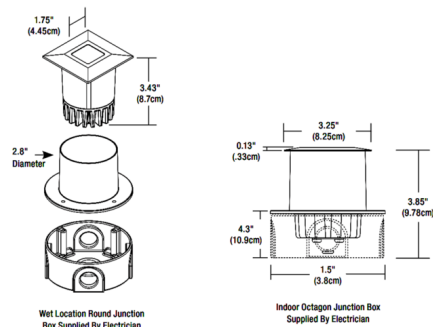

### Description

The Sun3 3 Inch Round LED Recessed Uplight or Steplight is rated for outdoor/ocean front environments using a wet location electrical box, or used as an indoor fixture using a standard octagon electrical box. Features an 8.8 watt high powered warm white LED with a 16, 23, 36 or 47 degree precise focus, tempered glass lens with marine-grade aluminum beveled edge trim. Can be powered with a 12V TE-60L-12 LED electronic low voltage (ELV dimming), or 12VAC T-150-12 or T-300-12 magnetic low voltage power supply (MLV dimming). Accepts Dichroic color filters and other optical elements when used with the SUN3-LL(H) louver lens holder, sold separately. Required remote transformer, junction box cover, wood spring clips (for installation in decks), and optional accessories sold separately.

### Specifications

COLOR	.....	N/A
BODY FINISH	.....	Satin Aluminum
WATTAGE	.....	8.8W
DIMMER	.....	N/A
DIMENSIONS	.....	3.25"W x 3.43"H
INTEGRATED LED MODULE	.....	1 x LED/8.8W/12V LED

### Technical Information

LAMP LIFE	.....	50000 hours
BEAM ANGLE	.....	47°
COLOR RENDERING	.....	94 CRI
LAMP COLOR	.....	2968K
LUMENS/WATT	.....	46.93
LUMINOUS FLUX	.....	413 lumens

Shown in satin aluminum