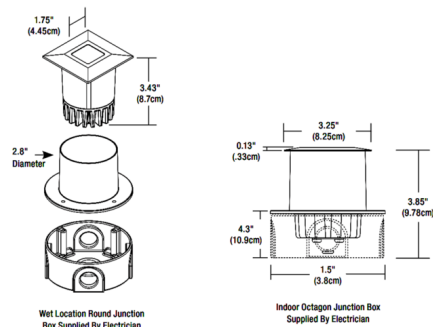

CLICK TO VIEW PRODUCT

Notes: