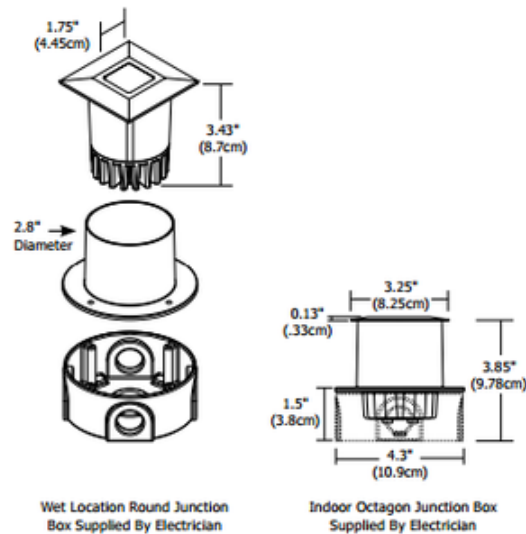

Sun3 Square LED 47Deg Recessed Uplight/Steplight

Shown in: Satin Aluminum

List Price: \$336.00
Our Price: \$268.80

Shade Color: N/A
Body Finish: Satin Aluminum
Lamp: 1 x LED/6.5W/12V LED
Wattage: 6.5W
Dimmer: Dimmable
Dimensions: 3.43"H x 3.25"W x 3.25"D

Technical Information

Luminous Flux: 281 lumens
Lumens/Watt: 43.23
Lamp Color: 2968 K
Color Rendering: 80 CRI
Beam Angle: 47°
Lamp Life: 50000 hours

Description:

Sun3 3 Inch Square 47 Degree LED Recessed Uplight/Steplight includes a 12 volt 6.5 watt high powered Warm White 2968K color temperature LED, 80CRI, 42 lumens per watt/281 lumens total. Features a 47 degree precise focus and tempered glass lens with marine-grade aluminum beveled edge trim. Available in 16, 23, 36 and 47 degree beam options. Finish in Satin Aluminum. 70 percent lumen maintenance based on 50,000 hours of operation. Sun3 is rated for outdoor, ocean front environments using a wet location electrical box or indoor using a standard octagon electrical box. Can be powered with a 12V TE-60L-12 LED electronic low voltage, or 12VAC T-150-12 or T-300-12 magnetic low voltage power supply. Electronic low voltage power supply dimmable with an electronic low voltage dimmer. Lutron dimmers recommended: Dims to 9 percent with Lutron Diva DVELV-300P, 21 percent with Lutron Skyark SELV-300P, or 31 percent with Lutron Maestro MAELV-600. Magnetic low voltage power supply dimmable with a magnetic low voltage dimmer. Lutron dimmers recommended: Dims to 16 percent with Lutron Diva DVLV-600P, or 39 percent with Lutron Skylark SLV-600P. The trim accepts optical accessories and dichroic color filters when used with the SUN3-LL(H) accessory, sold separately. ETL listed. Wet location listed. 3.2 inch square x 3.43 inch height. Fixture includes a 5 year warranty. SUN3 is constant voltage fixture and it is listed to be used