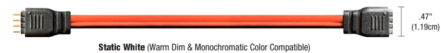

Lightology

lightology.com
866-954-4489
05-18-26

Project: _____

Company: _____

Location: _____ Fixture Type: _____

SPEC #: **EDG56230**

Approved On: _____ Approved By: _____

Strip Power Feed / Flexible Connector By PureEdge Lighting

Description

Flexible connectors link two sections of LED Strip end to end. To use as a Power Feed cut off the male end, and connect to the power supply. Designed for use with PureEdge Lighting Stomp Strip with PIN or Soldered Leads.

RGB (Tunable White Compatible)

Specifications

COLOR	N/A
BODY FINISH	N/A
WATTAGE	N/A
DIMMER	N/A
DIMENSIONS	3"L
BULB	N/A