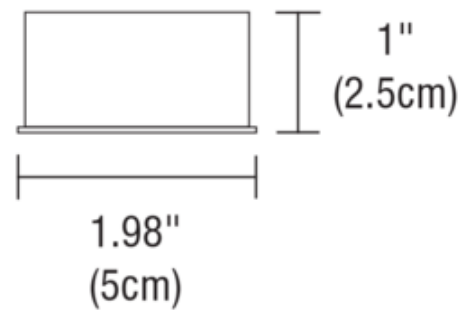

SHADE COLOR	N/A
BODY FINISH	Antique Bronze
WATTAGE	N/A
DIMMER	N/A
DIMENSIONS	1.98"W x 1"H
LAMP	N/A

SPEC # EDG56293

COMPANY	PROJECT	FIXTURE TYPE	APPROVED BY	DATE