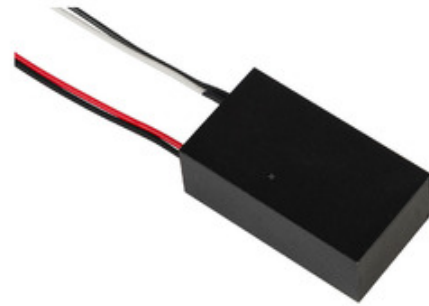

BRAND

PureEdge Lighting

DESCRIPTION

60 watt 12 volt AC hardwire electronic transformer with 3 inch white rectangle canopy. Transformer will fit inside standard single gang electrical junction box. Designed for use with PureEdge Lighting Dot and Puck undercabinet fixtures.

Shown in: White

SHADE COLOR	N/A
BODY FINISH	White
WATTAGE	60W
DIMMER	Low Voltage Electronic
DIMENSIONS	3"L
BULB NOT INCLUDED	
LAMP	N/A

SPEC # EDG56298

COMPANY	PROJECT	FIXTURE TYPE	APPROVED BY	DATE