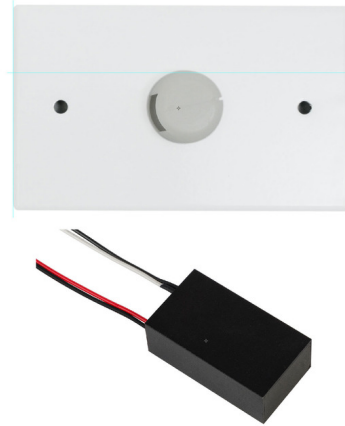

## 60W 12VAC Electronic Transformer with Rectangle Canopy By PureEdge Lighting

### Description

60 watt 12 volt AC hardwire electronic transformer with 3 inch white rectangle canopy. Transformer will fit inside standard single gang electrical junction box. Designed for use with PureEdge Lighting Dot and Puck undercabinet fixtures.

### Specifications

COLOR	N/A
BODY FINISH	White
WATTAGE	60W
DIMMER	Low Voltage Electronic
DIMENSIONS	3"L
BULB NOT INCLUDED	N/A

CLICK TO VIEW PRODUCT

Notes: