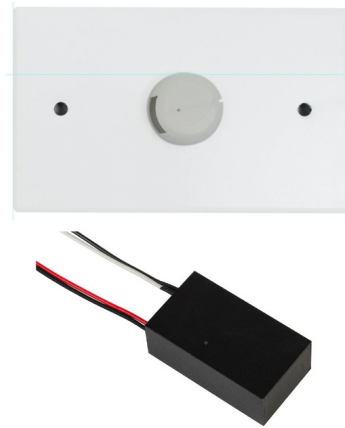

Lightology

lightology.com
866-954-4489
05-17-26

Project: _____

Company: _____

Location: _____ Fixture Type: _____

SPEC #: **EDG56298**

Approved On: _____ Approved By: _____

60W 12VAC Electronic Transformer with Rectangle Canopy By PureEdge Lighting

Description

60 watt 12 volt AC hardwire electronic transformer with 3 inch white rectangle canopy. Transformer will fit inside standard single gang electrical junction box. Designed for use with PureEdge Lighting Dot and Puck undercabinet fixtures.

Shown in white

Specifications

COLOR	N/A
BODY FINISH	White
WATTAGE	60W
DIMMER	Low Voltage Electronic
DIMENSIONS	3"L
BULB NOT INCLUDED	N/A

CLICK TO VIEW PRODUCT

Notes: