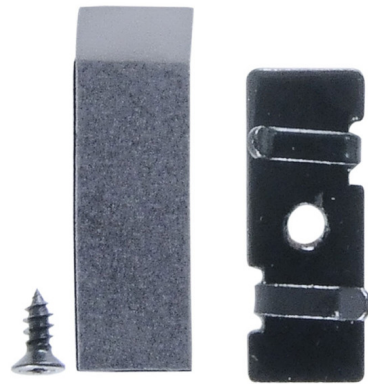

Lightology

lightology.com
866-954-4489
05-17-26

Project: _____

Company: _____

Location: _____ Fixture Type: _____

SPEC #: **EDG56300**

Approved On: _____ Approved By: _____

Wire Clip / Set 3 By PureEdge Lighting

Description

Wire clip for PureEdge Lighting Puck and Dot Light undercabinet series to keep wires organized. Secure with screws or double-sided tape (included). 3 wire clips included with each Puck and Dot fixture. Also sold individually.

Shown in black

Specifications

COLOR	Black
BODY FINISH	N/A
WATTAGE	N/A
DIMMER	N/A
DIMENSIONS	N/A
BULB	N/A

CLICK TO VIEW PRODUCT

Notes: