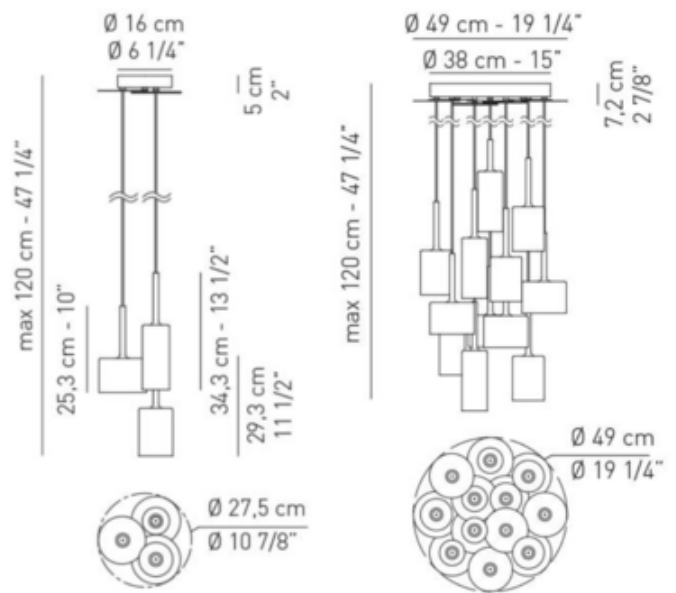

BRAND

Axolight

DESCRIPTION

The Spillray Multi Light Pendant features a grouping of glass shades of varying sizes suspended from a single canopy. With its clean and elegant design, Spillray can light any space with a graceful touch. Canopy and non-dimmable driver included.

SHADE COLOR	Crystal
BODY FINISH	Polished Chrome
WATTAGE	240W
DIMMER	Low Voltage Electronic
DIMENSIONS	19.25"W x 13.5"H
BULB NOT INCLUDED	
LAMP	12 x JC/G4 (bipin)/20W/12V Halogen

SPEC #

AXO56389

COMPANY

PROJECT

FIXTURE TYPE

APPROVED BY

DATE