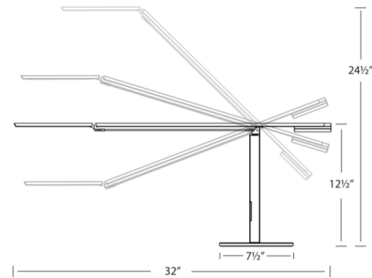

Description

Equo Desk Lamp features a discreet counterweight design for feather-light adjustability. One finger is all you need to adjust the floating arm's position. The special neck joint maintains the head's tilt as the arm swings up or down. Slide your finger along the stem's touch strip to control brightness and power. The luminaire head is rotatable in 180 degrees and is detachable for easy replacement. Finish available in black, chrome, silver and orange. Features a warm white (3500K) or cool white (4500K) color temperature. Includes 28 LED lamps totaling 6 watts. UL listed. NOTE: Chrome finish not available in 4500K color temperature.

Specifications

| | |
|-----------------------|-----------------------|
| COLOR | N/A |
| BODY FINISH | Black |
| WATTAGE | 6W |
| DIMMER | Included |
| DIMENSIONS | 32"L x 7.5"W x 12.5"H |
| INTEGRATED LED MODULE | LED/6W/120V LED |
| COUNTRY OF ORIGIN | China |

Technical Information

| | |
|--------------------|-------------------|
| PRODUCT DIMENSIONS | Cord Length: 120" |
| LAMP LIFE | 50000 hours |
| COLOR RENDERING | 85 CRI |
| LAMP COLOR | 3500K |
| LUMENS/WATT | 60.00 |
| LUMINOUS FLUX | 360 lumens |