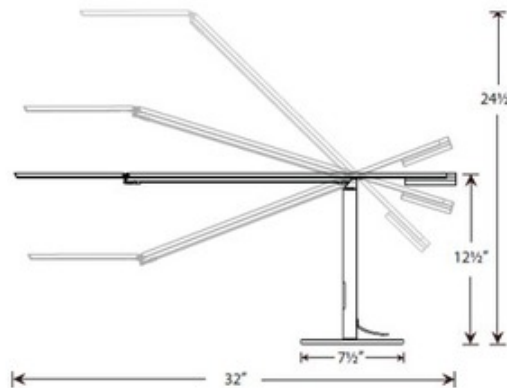

Technical Information

Lamp Color: 3500 K
Color Rendering: 85 CRI
Lamp Life: 50000 hours

Product Number: KNC56457			
Company:		Fixture Type:	Date: Jan 19, 2020
Project:		Approved By:	

#1115TA-3EQUO-032WM-00BK

Fax: (773) 883-6131

Phone: 866-954-4489

Address: 1718 W. Fullerton Ave. Chicago IL 60614

www.Lightology.com