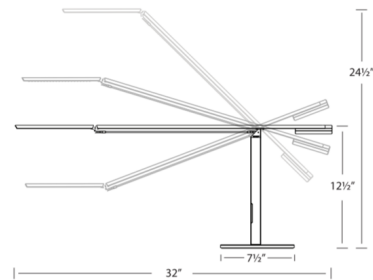

CLICK TO VIEW PRODUCT

Notes: