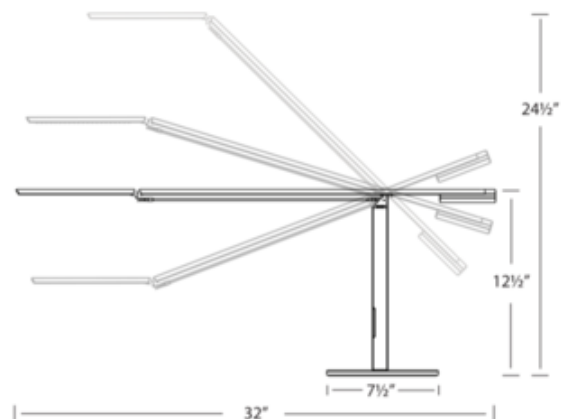

**BRAND**

Koncept Lighting

**DESCRIPTION**

Equo Desk Lamp features a discreet counterweight design for feather-light adjustability. One finger is all you need to adjust the floating arm's position. The special neck joint maintains the head's tilt as the arm swings up or down. Slide your finger along the stem's touch strip to control brightness and power. The luminaire head is rotatable in 180 degrees and is detachable for easy replacement. Finish available in black, chrome, silver and orange. Features a warm white (3500K) or cool white (4500K) color temperature. Includes 28 LED lamps totaling 6 watts. UL listed. NOTE: Chrome finish not available in 4500K color temperature.

Shown in: Black

<b>SHADE COLOR</b>	N/A
<b>BODY FINISH</b>	Black
<b>WATTAGE</b>	6W
<b>DIMMER</b>	Included
<b>DIMENSIONS</b>	32"L x 7.5"W x 12.5"H
<b>INTEGRATED LED MODULE</b>	
<b>LAMP</b>	LED/6W/120V LED

*Technical Information*

<b>LUMINOUS FLUX</b>	360 lumens
<b>LUMENS/WATT</b>	60.00
<b>LAMP COLOR</b>	3500K
<b>COLOR RENDERING</b>	85 CRI
<b>LAMP LIFE</b>	50000 hours

**SPEC #** KNC56457

COMPANY	PROJECT	FIXTURE TYPE	APPROVED BY	DATE