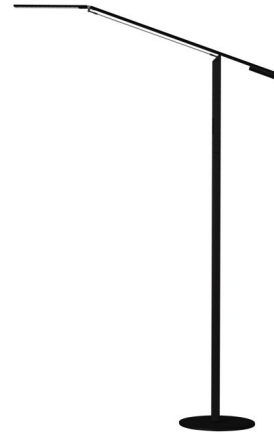

## Equo LED Floor Lamp By Koncept Lighting

### Description

The Equo LED Floor Lamp 3500K or 4500K features a discreet counterweight design for feather-light adjustability. One finger is all you need to adjust the floating arm's position. The special neck joint maintains the head's tilt as the arm swings up or down. Slide your finger along the stem's touch strip to control brightness and power. The head rotates 180 degrees. Available in Black, Orange, Silver, or Chrome. Includes 9 foot cord. 85 CRI. Rated average life of 50,000 hours. Includes 28 LED modules totaling 6 watts. 10 inch width x 44.75-56.75 inch adjustable height. UL listed.

### Specifications

COLOR	N/A
BODY FINISH	Black
WATTAGE	6W
DIMMER	Included
DIMENSIONS	32"L x 10"W x 56.75"H
INTEGRATED LED MODULE	1 x LED/6W/120V LED
COUNTRY OF ORIGIN	China

### Technical Information

LAMP LIFE	50000 hours
COLOR RENDERING	85 CRI
LAMP COLOR	3500K

Shown in black

CLICK TO VIEW PRODUCT

Notes: