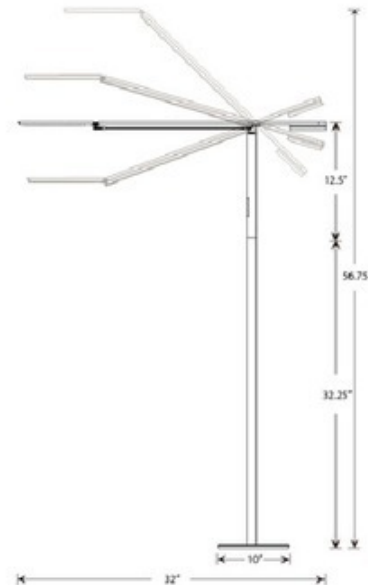

BRAND

Koncept Lighting

DESCRIPTION

The Equo LED Floor Lamp 3500K or 4500K features a discreet counterweight design for feather-light adjustability. One finger is all you need to adjust the floating arm's position. The special neck joint maintains the head's tilt as the arm swings up or down. Slide your finger along the stem's touch strip to control brightness and power. The head rotates 180 degrees. Available in Black, Orange, Silver, or Chrome. Includes 9 foot cord. 85 CRI. Rated average life of 50,000 hours. Includes 28 LED modules totaling 6 watts. 10 inch width x 44.75-56.75 inch adjustable height. UL listed.

Shown in: Black

SHADE COLOR	N/A
BODY FINISH	Black
WATTAGE	6W
DIMMER	Included
DIMENSIONS	32"L x 10"W x 56.75"H
LAMP	1 x LED/6W/120V LED

Technical Information

LAMP COLOR	3500 K
COLOR RENDERING	85 CRI
LAMP LIFE	50000 hours

ITEM NUMBER KNC56458

COMPANY	PROJECT	FIXTURE TYPE	APPROVED BY	DATE