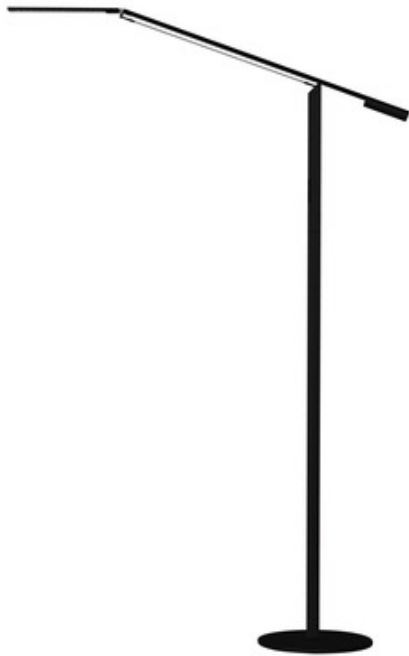

Equo LED Floor Lamp 3500K

Description:

The Equo LED Floor Lamp 3500K features a discreet counterweight design for feather-light adjustability. One finger is all you need to adjust the floating arm's position. The special neck joint maintains the head's tilt as the arm swings up or down. Slide your finger along the stem's touch strip to control brightness and power. The head rotates 180 degrees. Available in Black, Orange, Silver, or Chrome. Includes 9 foot cord. 85 CRI. Rated average life of 50,000 hours. Includes 28 LED modules totaling 6 watts. 10 inch width x 44.75-56.75 inch adjustable height. UL listed.

Shown in: Black

List Price: \$336.25
 Our Price: \$269.00

Shade Color: N/A
 Body Finish: Black
 Lamp: 1 x LED/6W/120V LED
 Wattage: 6W
 Dimmer: Included
 Dimensions: 32"L x 56.75"H x 10"W

Technical Information
 Lamp Color: 3500 K
 Color Rendering: 85 CRI
 Lamp Life: 50000 hours

Product Number: KNC56458			
Company:		Fixture Type:	Date: Mar 18, 2018
Project:		Approved By:	

#1115FL-3EQUO-057WM-00BK

Fax: (773) 883-6131

Phone: 866-954-4489

Address: 1718 W. Fullerton Ave. Chicago IL 60614