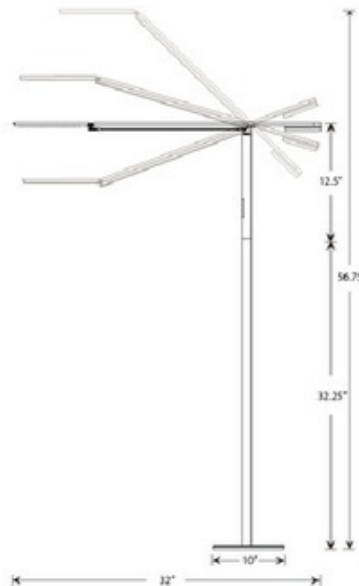

Equo LED Floor Lamp 3500K

Description:

The Equo LED Floor Lamp 3500K features a discreet counterweight design for feather-light adjustability. One finger is all you need to adjust the floating arm's position. The special neck joint maintains the head's tilt as the arm swings up or down. Slide your finger along the stem's touch strip to control brightness and power. The head rotates 180 degrees. Available in Black, Orange, Silver, or Chrome. Includes 9 foot cord. 85 CRI. Rated average life of 50,000 hours. Includes 28 LED modules totaling 6 watts. 10 inch width x 44.75-56.75 inch adjustable height. UL listed.

Shown in: Black

List Price: \$336.25
 Our Price: \$269.00

Shade Color: N/A
 Body Finish: Black
 Lamp: 1 x LED/6W/120V LED
 Wattage: 6W
 Dimmer: Included
 Dimensions: 32"L x 56.75"H x 10"W

Technical Information
 Lamp Color: 3500 K
 Color Rendering: 85 CRI
 Lamp Life: 50000 hours

Product Number: KNC56458			
Company:		Fixture Type:	Date: Mar 18, 2018
Project:		Approved By:	

#1115FL-3EQUO-057WM-00BK

Fax: (773) 883-6131

Phone: 866-954-4489

Address: 1718 W. Fullerton Ave. Chicago IL 60614