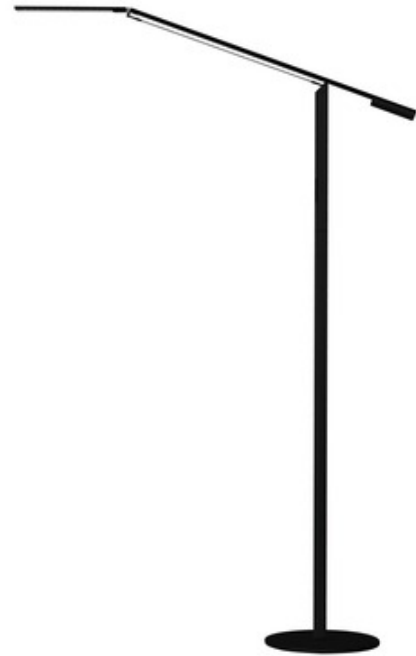

BRAND

Koncept Lighting

DESCRIPTION

The Equo LED Floor Lamp 3500K or 4500K features a discreet counterweight design for feather-light adjustability. One finger is all you need to adjust the floating arm's position. The special neck joint maintains the head's tilt as the arm swings up or down. Slide your finger along the stem's touch strip to control brightness and power. The head rotates 180 degrees. Available in Black, Orange, Silver, or Chrome. Includes 9 foot cord. 85 CRI. Rated average life of 50,000 hours. Includes 28 LED modules totaling 6 watts. 10 inch width x 44.75-56.75 inch adjustable height. UL listed.

Shown in: Black

SHADE COLOR	N/A
BODY FINISH	Black
WATTAGE	6W
DIMMER	Included
DIMENSIONS	32"L x 10"W x 56.75"H
LAMP	1 x LED/6W/120V LED

Technical Information

LAMP COLOR	3500 K
COLOR RENDERING	85 CRI
LAMP LIFE	50000 hours

ITEM NUMBER KNC56458

COMPANY	PROJECT	FIXTURE TYPE	APPROVED BY	DATE