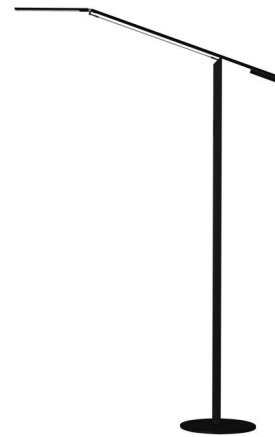

Lightology

lightology.com
866-954-4489
04-02-26

Project: _____

Company: _____

Location: _____ Fixture Type: _____

SPEC #: **KNC56458**

Approved On: _____ Approved By: _____

Equo LED Floor Lamp By Koncept Lighting

Description

The Equo LED Floor Lamp 3500K or 4500K features a discreet counterweight design for feather-light adjustability. One finger is all you need to adjust the floating arm's position. The special neck joint maintains the head's tilt as the arm swings up or down. Slide your finger along the stem's touch strip to control brightness and power. The head rotates 180 degrees. Available in Black, Orange, Silver, or Chrome. Includes 9 foot cord. 85 CRI. Rated average life of 50,000 hours. Includes 28 LED modules totaling 6 watts. 10 inch width x 44.75-56.75 inch adjustable height. UL listed.

Specifications

COLOR	N/A
BODY FINISH	Black
WATTAGE	6W
DIMMER	Included
DIMENSIONS	32"L x 10"W x 56.75"H
INTEGRATED LED MODULE	1 x LED/6W/120V LED
COUNTRY OF ORIGIN	China

Technical Information

LAMP LIFE	50000 hours
COLOR RENDERING	85 CRI
LAMP COLOR	3500K