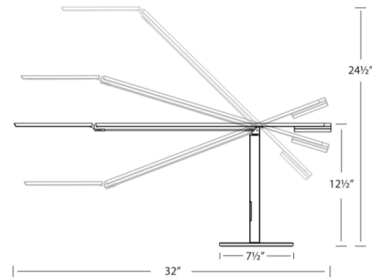

CLICK TO VIEW PRODUCT

Notes: