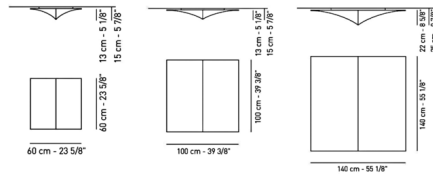

By Axolight

Description

The Nelly Straight Wall or Ceiling Light features a removable and washable elastic fabric shade over a white frame. Note: Not all options are available.

Shown in white / off white

Specifications

COLOR Off White
BODY FINISH White
WATTAGE 32W
DIMMER Standard 120V
DIMENSIONS 23.63"W x 5.88"H x 23.63"D
BULB NOT INCLUDED 2 x A19/Medium (E26)/16W/120V LED
COUNTRY OF ORIGIN Italy

CLICK TO VIEW PRODUCT