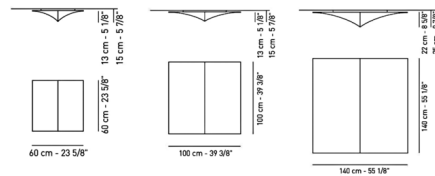

By Axolight

Description

The Nelly Straight Wall or Ceiling Light features a removable and washable elastic fabric shade over a white frame. Note: Not all options are available.

Shown in white / off white

Specifications

COLOR Off White
BODY FINISH White
WATTAGE 32W
DIMMER Standard 120V
DIMENSIONS 23.63"W x 5.88"H x 23.63"D
BULB NOT INCLUDED 2 x A19/Medium (E26)/16W/120V LED
COUNTRY OF ORIGIN Italy

CLICK TO VIEW PRODUCT