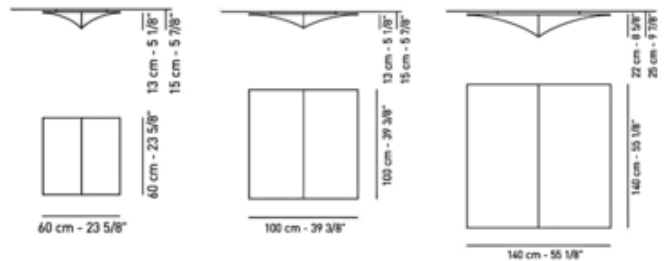

**DESIGNER** Manuel & Vanessa Vivian  
**BRAND** Axolight

**DESCRIPTION**

The Nelly Straight Wall or Ceiling Light features a removable and washable elastic fabric shade over a white frame. Note: Not all options are available.

*Shown in: White / Off White*

<b>SHADE COLOR</b>	Off White
<b>BODY FINISH</b>	White
<b>WATTAGE</b>	32W
<b>DIMMER</b>	Standard 120V
<b>DIMENSIONS</b>	23.63"W x 5.88"H x 23.63"D
<b>BULB NOT INCLUDED</b>	
<b>LAMP</b>	2 x A19/Medium (E26)/16W/120V LED
 <b>SPEC #</b>	 AXO56477