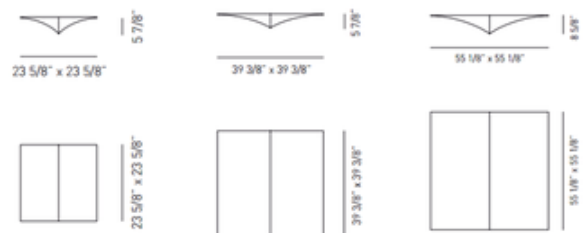

DESIGNER

Manuel Vivian

BRAND

Axo Light

DESCRIPTION

Nelly Straight Wall or Ceiling Mount features a removable and washable elastic fabric shade over a white frame. Shade available in white, ivory pattern and white pattern. General light distribution. Available in two sizes. 75 watt max 120 volt A19 medium base bulbs are required, but not included. Small: 23.6 inch width x 23.6 inch depth x 5.9 inch depth. Medium: 39.3 inch width x 39.3 inch depth x 5.9 inch depth. Large: 55.1 inch width x 55.1 inch depth x 8.6 inch depth. ETL listed.

Shown in: White / White

SHADE COLOR	White
BODY FINISH	White
LAMP	2 x A19/Medium (E26)/75W/120V Incandescent
WATTAGE	150W
DIMMER	Incandescent
DIMENSIONS	23.6"W x 5.9"H x 23.6"D

Technical Information

APERTURE SIZE	0.000"
----------------------	--------