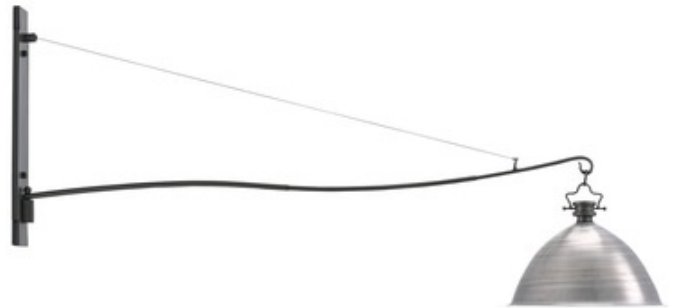

BRAND

Currey and Company

DESCRIPTION

An over-sized hanging wall fixture, the Far Out Wall Light features a large Brushed Aluminum shade supported by a cable and rectangular Black backplate. Adjustable position to hang over a breakfast nook or reading chair. One 60 watt max 120 volt A19 medium base bulb is required, but not included. 20 inch width x 42 inch height x 81.75 inch depth. UL listed.

SHADE COLOR	Brushed Aluminum
BODY FINISH	Black
WATTAGE	43W
DIMMER	Standard 120V
DIMENSIONS	20"W x 42"H x 81.75"D
BULB NOT INCLUDED	
LAMP	1 x A19/Medium (E26)/43W/120V Incandescent

SPEC # CRC565479

COMPANY