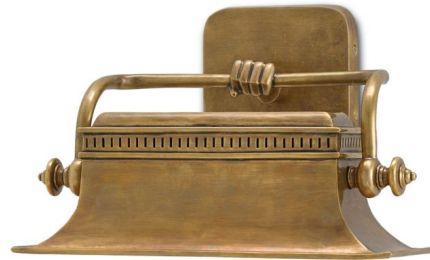

Lightology

lightology.com
866-954-4489
04-13-26

Project: _____

Company: _____

Location: _____ Fixture Type: _____

SPEC #: **CRC565482**

Approved On: _____ Approved By: _____

Malvasia Wall Light By Currey & Company

Description

A traditional piece with an unexpected detail, the Malvasia Wall Light features a classic shape and with an Antique Brass finish which highlights the small hand detail. The shade swivels up and down.

Shown in vintage brass

Specifications

COLOR	N/A
BODY FINISH	Vintage Brass
WATTAGE	25W
DIMMER	Standard 120V
DIMENSIONS	13"W x 8.5"H x 8.5"D
BULB NOT INCLUDED	1 x A19/Medium (E26)/25W/120V Incandescent
OTHER BULB OPTIONS	1 x A19/Medium (E26)/120V LED
COUNTRY OF ORIGIN	India