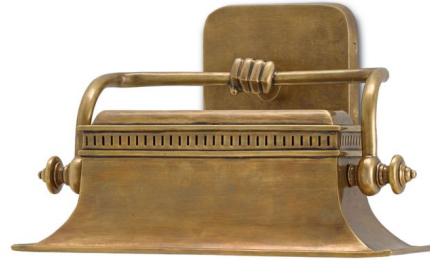

Lightology

lightology.com
866-954-4489
05-30-26

Project: _____

Company: _____

Location: _____ Fixture Type: _____

SPEC #: **CRC565482**

Approved On: _____ Approved By: _____

Malvasia Wall Light By Currey & Company

Description

A traditional piece with an unexpected detail, the Malvasia Wall Light features a classic shape and with an Antique Brass finish which highlights the small hand detail. The shade swivels up and down.

Shown in vintage brass

Specifications

COLOR	N/A
BODY FINISH	Vintage Brass
WATTAGE	25W
DIMMER	Standard 120V
DIMENSIONS	13"W x 8.5"H x 8.5"D
BULB NOT INCLUDED	1 x A19/Medium (E26)/25W/120V Incandescent
OTHER BULB OPTIONS	1 x A19/Medium (E26)/120V LED
COUNTRY OF ORIGIN	India