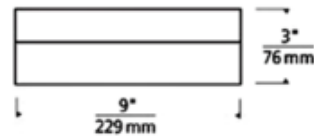

BRAND

Visual Comfort Modern

DESCRIPTION

90 square ceiling flush mount features a frosted glass shade. Finish available in Satin Nickel. Can be mounted on the ceiling or wall. Mounts to a standard 4 inch square junction box with round plaster ring (provided by electrician). General light distribution. ETL listed. Suitable for wet locations. ADA compliant when wall mounted.

SHADE COLOR	Frost
BODY FINISH	Satin Nickel
WATTAGE	80W
DIMMER	Standard 120V
DIMENSIONS	9"W x 3"H x 9"D
BULB INCLUDED	
LAMP	2 x JCD/G9/40W/120V Halogen

SPEC #

TLG56553

COMPANY

PROJECT

FIXTURE TYPE

APPROVED BY