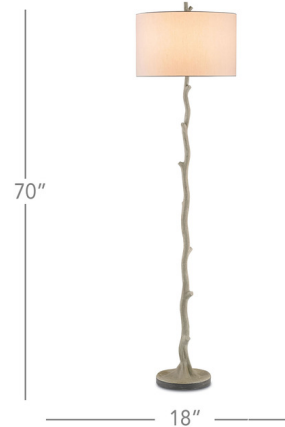

Lightology

lightology.com
866-954-4489
04-13-26

Project: _____

Company: _____

Location: _____ Fixture Type: _____

SPEC #: **CRC565649**

Approved On: _____ Approved By: _____

Beaujon Floor Lamp By Currey & Company

Description

The Beaujon Floor Lamp, made to look like wooden branch cuttings, is lightweight and finished in a natural Portland Concrete Composite with an Off White linen shade. One 150 watt max 120 volt A19 medium base bulb is required, but not included. 18 inch width x 70 inch height. UL listed.

Shown in portland concrete composite / off white

Specifications

COLOR	Off White
BODY FINISH	Portland Concrete Composite
WATTAGE	150W
DIMMER	N/A
DIMENSIONS	18"W x 70"H
BULB NOT INCLUDED	1 x A19/Medium (E26)/150W/120V Incandescent
COUNTRY OF ORIGIN	Philippines