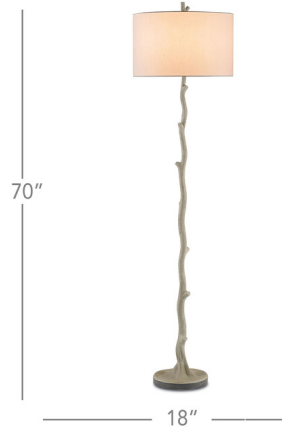

Lightology

lightology.com
866-954-4489
05-31-26

Project: _____

Company: _____

Location: _____ Fixture Type: _____

SPEC #: **CRC565649**

Approved On: _____ Approved By: _____

Beaujon Floor Lamp By Currey & Company

Description

The Beaujon Floor Lamp, made to look like wooden branch cuttings, is lightweight and finished in a natural Portland Concrete Composite with an Off White linen shade. One 150 watt max 120 volt A19 medium base bulb is required, but not included. 18 inch width x 70 inch height. UL listed.

Shown in portland concrete composite / off white

Specifications

COLOR	Off White
BODY FINISH	Portland Concrete Composite
WATTAGE	150W
DIMMER	N/A
DIMENSIONS	18"W x 70"H
BULB NOT INCLUDED	1 x A19/Medium (E26)/150W/120V Incandescent
COUNTRY OF ORIGIN	Philippines