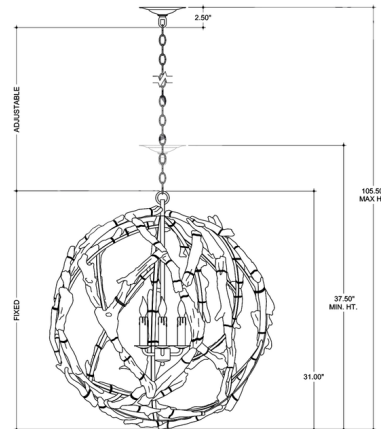

### Description

The Driftwood Orb Chandelier is meticulously constructed by wiring hand-selected pieces of natural driftwood to an iron frame. As in nature, no two are alike.

### Specifications

COLOR	N/A
BODY FINISH	Natural
WATTAGE	27W
DIMMER	Standard 120V
DIMENSIONS	29"W x 31"H
BULB NOT INCLUDED	3 x B10/Candelabra (E12)/9W/120V LED
COUNTRY OF ORIGIN	Philippines

### Technical Information

PRODUCT DIMENSIONS . . . . . Adjustable Height: 37.5" to 105.5"

Shown in natural

CLICK TO VIEW PRODUCT

Notes: