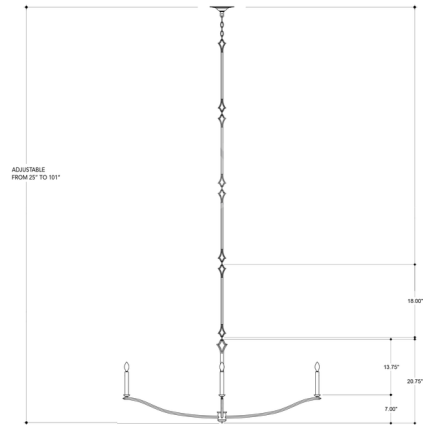

Shown in french black