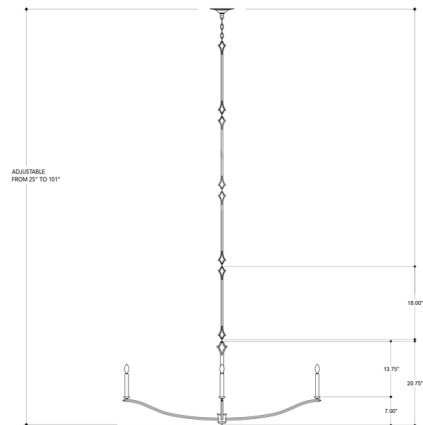

Shown in french black