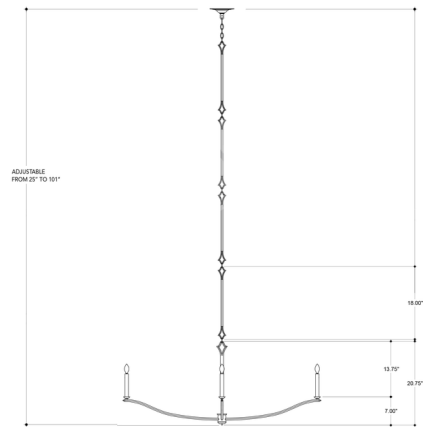

Shown in french black