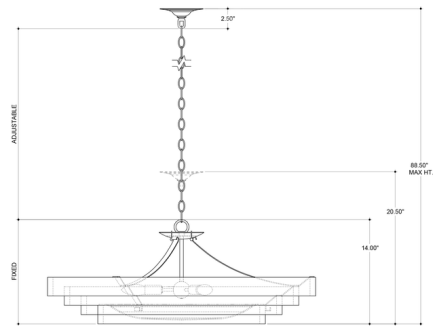

### Description

The large-scale Belle Chandelier features alternating concentric circles finished in Gold Leaf and a Frosted glass diffuser hiding the light source. Three 60 watt max 120 volt candelabra base bulbs are required, but not included.

### Specifications

COLOR	N/A
BODY FINISH	Gold Leaf
WATTAGE	15W
DIMMER	Standard 120V
DIMENSIONS	36"W x 14"H
BULB NOT INCLUDED	3 x B11/Candelabra (E12)/5W/120V LED
OTHER BULB OPTIONS	3 x B11/Candelabra (E12)/60W/120V Incandescent
COUNTRY OF ORIGIN	Philippines