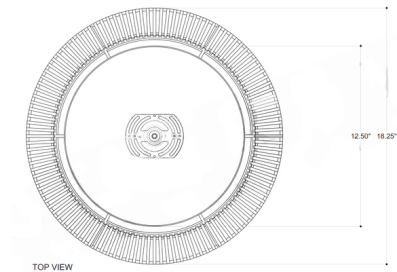

Shown in natural / honey beige

TOP VIEW

FRONT VIEW

Specifications

COLOR	Honey Beige
BODY FINISH	Natural
WATTAGE	26W
DIMMER	Standard 120V
DIMENSIONS	18.25\"W x 6.75\"H
BULB NOT INCLUDED	2 x PAR30/GU24/13W/120V LED
COUNTRY OF ORIGIN	Philippines