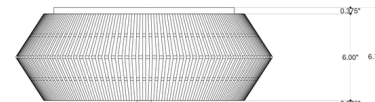

Shown in natural / honey beige

TOP VIEW

FRONT VIEW

Specifications

COLOR	Honey Beige
BODY FINISH	Natural
WATTAGE	26W
DIMMER	Standard 120V
DIMENSIONS	18.25\"W x 6.75\"H
BULB NOT INCLUDED	2 x PAR30/GU24/13W/120V LED
COUNTRY OF ORIGIN	Philippines