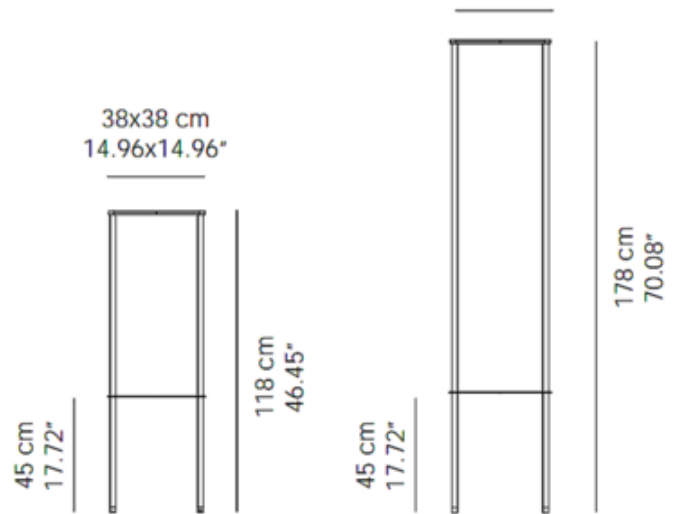

Technical Information

LUMINOUS FLUX	3500 lumens
LUMENS/WATT	106.06
LAMP COLOR	2700K

SPEC # KBX565939

COMPANY	PROJECT	FIXTURE TYPE	APPROVED BY	DATE