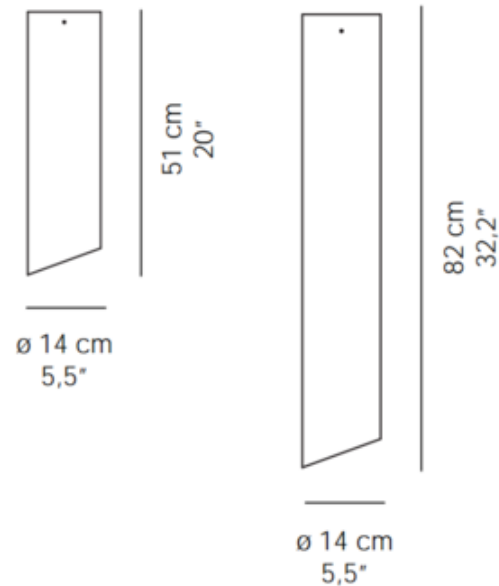

DESIGNER

Franzolini & Jiminez

BRAND

Karboxx

DESCRIPTION

The Slice Ceiling Light features a shade made of Carbon fiber in Black or painted composite fiberglass in White with choice of Red, Orange or Yellow interior colors. Also available in a special edition Gold fiber fabric made of golden fiberglass and metal strings. Available in two sizes. One 100 watt, 120 volt PAR38 medium base halogen bulb is required, but not included. Small: 5.5 inch diameter x 20 inch height. Large: 5.5 inch diameter x 32.2 inch height.

SHADE COLOR	White / Red
BODY FINISH	N/A
WATTAGE	100W
DIMMER	Standard 120V
DIMENSIONS	5.5"W x 20"H
BULB NOT INCLUDED	
LAMP	1 x PAR38/Medium (E26)/100W/120V Halogen 1 x PAR38/Medium (E26)/16W/120V LED

SPEC # KBX566056