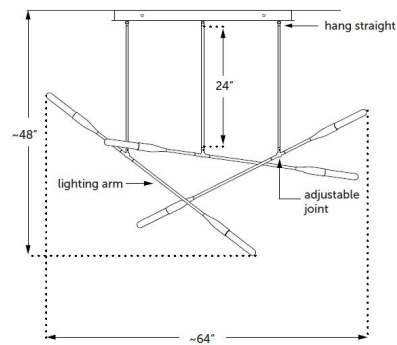

Description

Sorenthia Triple Chandelier is as distinctive as it is dynamic. Make a statement by configuring the slender, adjustable arms to your liking in this awe-inspiring piece. Hangs from a rectangle canopy. Available in Brushed Nickel, Oil Brushed Brass, Brushed Nickel, Country Cream, Black Poppy, or Brushed Brass with Nickel, Brass, or Oil Brushed Brass accents. Six 75 watt, 120 volt T10 medium base bulbs are required, but not included. Can be used with any medium base bulb, different bulbs provide different looks. UL and cUL listed. Made in the USA. 64 inch width x 48 inch height.

Shown in brushed brass / brass details

Specifications

COLOR	N/A
BODY FINISH	Brushed Brass / Brass Details
WATTAGE	450W
DIMMER	Standard 120V
DIMENSIONS	64"W x 48"H
BULB NOT INCLUDED	6 x T10/Medium (E26)/75W/120V Incandescent
COUNTRY OF ORIGIN	United States