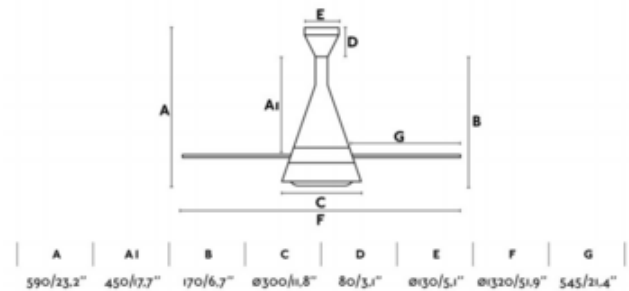

**BRAND**

FARO Barcelona

**DESCRIPTION**

Wind Ceiling Fan with Light, designed by Jordi Busquets, is a contemporary sleek design, perfect in any room. Features a steel motor in White, plywood wood blades finished in White, and an opal glass diffuser. Includes a remote control with three adjustable speed and reverse function. Two 25 watt, 120 volt A-type medium base incandescent or two 7 watt, 120 volt A-type medium base LED bulbs are required, but not included.

<b>SHADE COLOR</b>	White
<b>BODY FINISH</b>	White
<b>WATTAGE</b>	64W
<b>DIMMER</b>	Not Dimmable
<b>DIMENSIONS</b>	51.9"W x 23.2"H
<b>BULB NOT INCLUDED</b>	
<b>LAMP</b>	2 x A19/Medium (E26)/25W/120V Incandescent 2 x A19/Medium (E26)/7W/120V LED