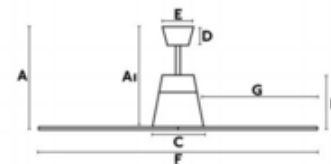

Technical Information

LAMP COLOR	3000K

SPEC # FAR566287

A	A1	B	C	D	E	F	G
390/15.3"	370/13.77"	200/7.87"	200/7.87"	55/2.1"	Ø130/5.1"	Ø1300/51.8"	530/20.8"

COMPANY

PROJECT

FIXTURE TYPE

APPROVED BY

DATE