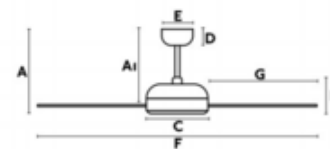

**DESIGNER**

Estudi Ribaudi

**BRAND**

FARO Barcelona

**DESCRIPTION**

NOVA features a motor made of steel in White finish with reversible plywood blades finished in white and maple. Include a 3-speed remote control with reverse function. Suitable for a slope ceiling. Light kit option sold separately.

<b>SHADE COLOR</b>	White / Maple
<b>BODY FINISH</b>	White
<b>WATTAGE</b>	N/A
<b>DIMMER</b>	N/A
<b>DIMENSIONS</b>	51.9"W x 12.6"H
<b>LAMP</b>	N/A

**SPEC #** FAR566293

A	AI	B	C	D	E	F	G
320/12,6"	280/21,8"	170/6,9"	280/11"	65/2,51"	140/5,51"	Ø1320/51,9"	555/21,8"