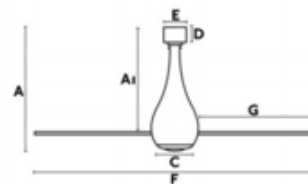

BRAND

FARO Barcelona

DESCRIPTION

The Mini Eterfan Ceiling Fan is an industrial-style and modern fan. Features a DC motor made of glass and steel available in a Matte Black finish with wood blades. Includes a remote control with six adjustable speeds and reverse function. Light kit sold separately.

SHADE COLOR	Wood
BODY FINISH	Matte Black
WATTAGE	N/A
DIMMER	N/A
DIMENSIONS	50.4"W x 17.7"H
LAMP	N/A

SPEC # FAR566297

A	AI	B	C	D	E	F	G
450/17.7"	420/16.5"	-	Ø160/6.3"	60/2.3"	Ø130/5.1"	Ø1280/50.4"	555/21.8"