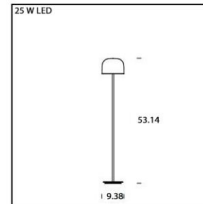

By Fontana Arte

Description

The Equatore Floor Lamp takes a classic silhouette and reinterprets it with a sleek glass shade and a seemingly empty interior, with light being emitted by two luminous discs placed inside a central metal band visible on the shade to create the 'equator'. The lower disks provides downward lighting and the upper disc illuminates the glass shade to create a soft, diffused light. Available in Chrome with a Transparent glass shade, Gold with a Bronzed glass shade, Gloss Black with a Smoked glass shade, or Copper with a Pinkish glass shade.

Shown in copper / pink

Specifications

COLOR Pink
BODY FINISH Copper
WATTAGE 25W
DIMMER Included
DIMENSIONS 9.38"W x 53.14"H
INTEGRATED LED MODULE 1 x LED/25W/120V LED
COUNTRY OF ORIGIN Italy

Technical Information