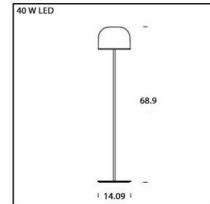

By Fontana Arte

Description

The Equatore Floor Lamp takes a classic silhouette and reinterprets it with a sleek glass shade and a seemingly empty interior, with light being emitted by two luminous discs placed inside a central metal band visible on the shade to create the 'equator'. The lower disks provides downward lighting and the upper disc illuminates the glass shade to create a soft, diffused light. Available in Chrome with a Transparent glass shade, Gold with a Bronzed glass shade, Gloss Black with a Smoked glass shade, or Copper with a Pinkish glass shade.

Shown in copper / pink

Specifications

COLOR Pink
BODY FINISH Copper
WATTAGE 25W
DIMMER Included
DIMENSIONS 9.38"W x 53.14"H
INTEGRATED LED MODULE 1 x LED/25W/120V LED
COUNTRY OF ORIGIN Italy

Technical Information