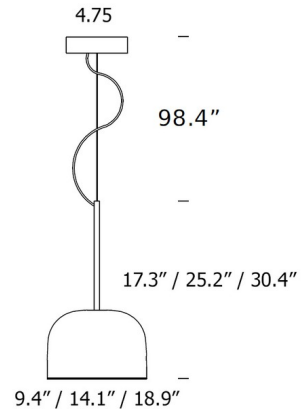

CLICK TO VIEW PRODUCT

Notes: