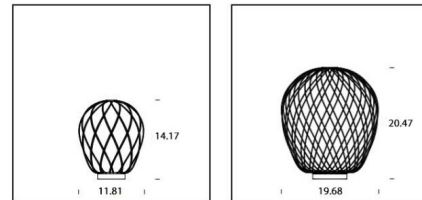

### Specifications

COLOR . . . . . Clear  
BODY FINISH . . . . . Chrome  
WATTAGE . . . . . 100W  
DIMMER . . . . . Included  
DIMENSIONS . . . . . 11.8"W x 14.17"H  
BULB NOT INCLUDED . . . . . 1 x A19/Medium (E26)/100W/120V Incandescent  
OTHER BULB OPTIONS . . . . . 1 x A19/Medium (E26)/120V LED  
COUNTRY OF ORIGIN . . . . . Italy

### Technical Information

PRODUCT DIMENSIONS . . . . . Cord: 96"

CLICK TO VIEW PRODUCT

Notes: