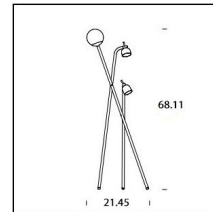

Description

The Tripod Floor Lamp takes inspiration from the ancient Greek tripod, a symbol of hospitality, featuring three supports each fitted with an LED light source that has a different form and function- the tallest leg bearing a White Frosted glass sphere to produce a diffused ambient light, and the other two with adjustable spotlights finished with Brass-coated shades. Overall, the lamp embodies a sense of lightness with its slender and striking form while simultaneously retaining a sense of stability. One 100 watt max 120 volt medium base bulb and two 7 watt 120 volt GU10 base LED bulbs are required, but not included. 21.45 inch width x 68.11 inch height. CE listed.

Shown in black

Specifications

COLOR	N/A
BODY FINISH	Black
WATTAGE	86W
DIMMER	Included
DIMENSIONS	21.45"W x 68.11"H
BULB NOT INCLUDED	2 x MR16/GU10/7W/120V LED
BULB NOT INCLUDED	1 x A19/Medium (E26)/72W/120V Incandescent
COUNTRY OF ORIGIN	Italy