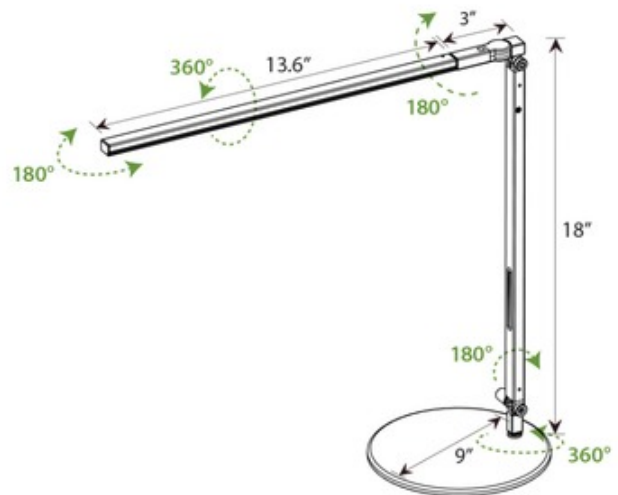

Technical Information

LAMP COLOR	3500K
COLOR RENDERING	85 CRI
LAMP LIFE	50000 hours

SPEC # KNC56646

COMPANY	PROJECT	FIXTURE TYPE	APPROVED BY	DATE