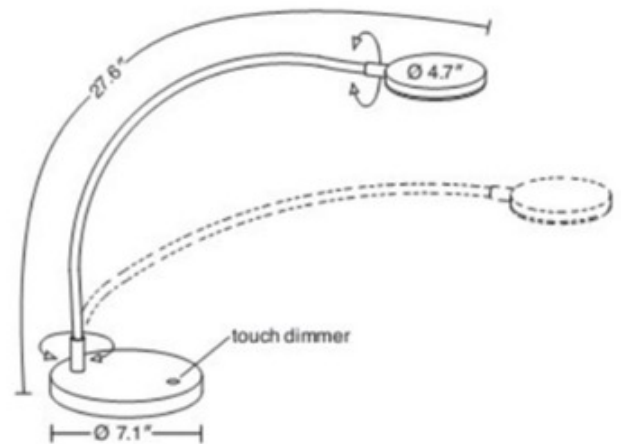

BRAND

Holtkoetter

DESCRIPTION

The Flex Desk Lamp features a Brushed Aluminum base and head with a flexible Grey, Black, or Red stem. Full-range Holtkoetter dimmer on base.

SHADE COLOR	Grey
BODY FINISH	Brushed Aluminum
WATTAGE	19W
DIMMER	Included
DIMENSIONS	7.1"W x 27.6"H
INTEGRATED LED MODULE	
LAMP	1 x LED/19W/120V LED

Technical Information

LUMINOUS FLUX	2000 lumens
LUMENS/WATT	105.26
LAMP COLOR	2700K
COLOR RENDERING	90 CRI

SPEC # HLK566501

COMPANY	PROJECT	FIXTURE TYPE	APPROVED BY	DATE