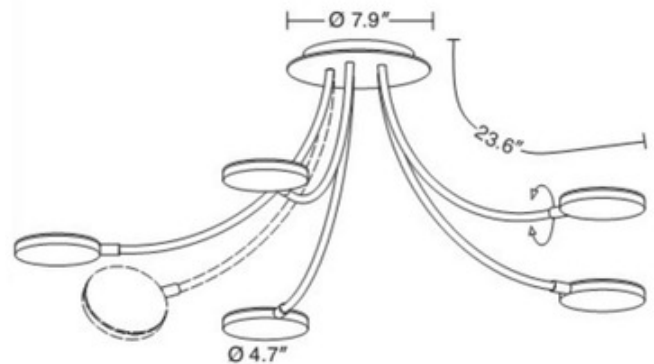

BRAND

Holtkoetter

DESCRIPTION

The Flex Ceiling Light features a Brushed Aluminum canopy and heads with flexible Black, Red, or Grey stems.

Shown in: Brushed Aluminum / Black

SHADE COLOR	Black
BODY FINISH	Brushed Aluminum
WATTAGE	60W
DIMMER	Dimmable
DIMENSIONS	7.9"W x 23.6"H
LAMP	5 x LED/12W/120V LED

Technical Information

LUMINOUS FLUX	5650 lumens
LUMENS/WATT	470.83
LAMP COLOR	2700 K
COLOR RENDERING	90 CRI

ITEM NUMBER

HLK566509

COMPANY

PROJECT

FIXTURE TYPE

APPROVED BY