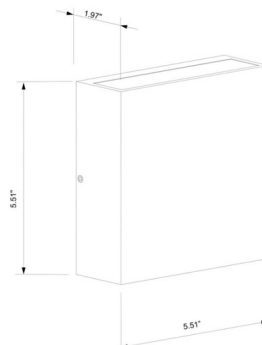

CLICK TO VIEW PRODUCT

Notes: