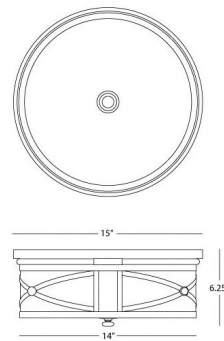

### Specifications

COLOR	Frost White
BODY FINISH	Antique Brass
WATTAGE	24W
DIMMER	Standard 120V
DIMENSIONS	15"W x 6.25"H
BULB NOT INCLUDED	3 x A19/Medium (E26)/8W/120V LED
OTHER BULB OPTIONS	3 x A19/Medium (E26)/60W/120V Incandescent
COUNTRY OF ORIGIN	China