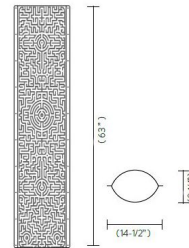

### Specifications

COLOR	Labyrinth
BODY FINISH	N/A
WATTAGE	24W
DIMMER	Dimmable
DIMENSIONS	14.5"W x 63"H x 8.25"D
BULB NOT INCLUDED	3 x Edison/Medium (E26)/8W/120V LED
COUNTRY OF ORIGIN	Italy

CLICK TO VIEW PRODUCT