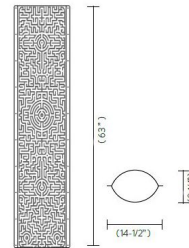

Shown in love peace joy

Specifications

COLOR	Love Peace Joy
BODY FINISH	N/A
WATTAGE	24W
DIMMER	Dimmable
DIMENSIONS	14.5"W x 63"H x 8.25"D
BULB NOT INCLUDED	3 x Edison/Medium (E26)/8W/120V LED
COUNTRY OF ORIGIN	Italy