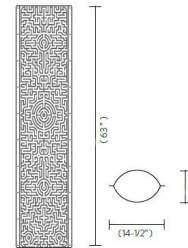

Shown in love peace joy

Specifications

COLOR	Love Peace Joy
BODY FINISH	N/A
WATTAGE	24W
DIMMER	Dimmable
DIMENSIONS	14.5"W x 63"H x 8.25"D
BULB NOT INCLUDED	3 x Edison/Medium (E26)/8W/120V LED
COUNTRY OF ORIGIN	Italy