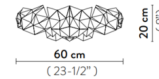

### Specifications

COLOR	Velvet
BODY FINISH	White
WATTAGE	48W
DIMMER	Standard 120V
DIMENSIONS	23.5"W x 23.5"H x 8"D
BULB NOT INCLUDED	4 x A19/Medium (E26)/12W/120V LED
COUNTRY OF ORIGIN	Italy

CLICK TO VIEW PRODUCT