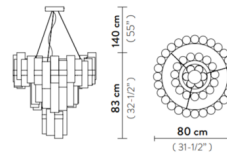

Specifications

COLOR	Gradient
BODY FINISH	White
WATTAGE	130W
DIMMER	Standard 120V
DIMENSIONS	31.5"W x 32.5"H
INTEGRATED LED MODULE	1 x LED/130W/120V LED
COUNTRY OF ORIGIN	Italy

Technical Information

PRODUCT DIMENSIONS	Cord Length: 55"
COLOR RENDERING	90 CRI
LAMP COLOR	2700K
LUMENS/WATT	115.38
LUMINOUS FLUX	15000 lumens

Shown in white / gradient

XL: Ø25,5 cm x h. 5 cm (Ø10" x h. 2")

CLICK TO VIEW PRODUCT

Notes: