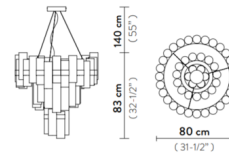

Shown in white / gold fume

XL: Ø25,5 cm x h. 5 cm (Ø10" x h. 2")

Specifications

COLOR Gold Fume
BODY FINISH White
WATTAGE 130W
DIMMER Standard 120V
DIMENSIONS 31.5"W x 32.5"H
INTEGRATED LED MODULE 1 x LED/130W/120V LED
COUNTRY OF ORIGIN Italy