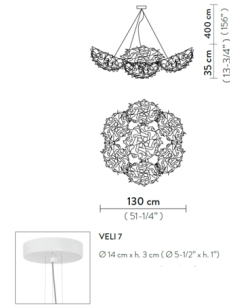

Description

Veli 7 Pendant is like a tailor-made dress, this piece is assembled entirely by hand of Opalflex. When installed it gently clothes and amplifies light through the Opal, Couture, Foliage, Plum, Charcoal, Prisma, Chilli, Celeste, and Russet, or metallic Copper, Gold or Silver. Canopy: 5.5 inch diameter. CE listed.

Shown in white / opal

Specifications

COLOR	Opal
BODY FINISH	White
WATTAGE	108W
DIMMER	Standard 120V
DIMENSIONS	51.25"W x 13.75"H
BULB NOT INCLUDED	9 x Edison/Medium (E26)/12W/120V LED
COUNTRY OF ORIGIN	Italy

Technical Information

PRODUCT DIMENSIONS Cord Length: 156"

CLICK TO VIEW PRODUCT

Notes: