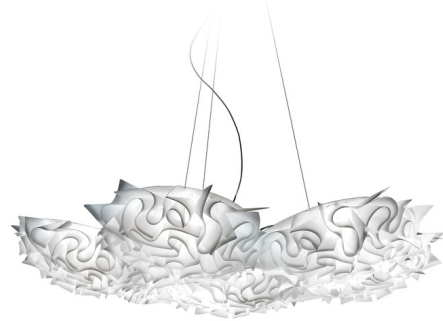

Lightology

lightology.com
866-954-4489
06-29-26

Project: _____

Company: _____

Location: _____ Fixture Type: _____

SPEC #: **SLP568473**

Approved On: _____ Approved By: _____

Veli 7 Pendant By Slamp

Description

Veli 7 Pendant is like a tailor-made dress, this piece is assembled entirely by hand of Opalflex. When installed it gently clothes and amplifies light through the Opal, Couture, Foliage, Plum, Charcoal, Prisma, Chilli, Celeste, and Russet, or metallic Copper, Gold or Silver. Canopy: 5.5 inch diameter. CE listed.

Shown in white / opal

Specifications

| | |
|-------------------|--------------------------------------|
| COLOR | Opal |
| BODY FINISH | White |
| WATTAGE | 108W |
| DIMMER | Standard 120V |
| DIMENSIONS | 51.25"W x 13.75"H |
| BULB NOT INCLUDED | 9 x Edison/Medium (E26)/12W/120V LED |
| COUNTRY OF ORIGIN | Italy |