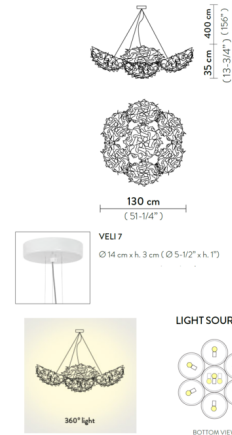

Description

Veli 7 Pendant is like a tailor-made dress, this piece is assembled entirely by hand of Opalflex. When installed it gently clothes and amplifies light through the Opal, Couture, Foliage, Plum, Charcoal, Prisma, Chilli, Celeste, and Russet, or metallic Copper, Gold or Silver. Canopy: 5.5 inch diameter. CE listed.

Shown in white / opal

Specifications

| | |
|-------------------|--------------------------------------|
| COLOR | Opal |
| BODY FINISH | White |
| WATTAGE | 108W |
| DIMMER | Standard 120V |
| DIMENSIONS | 51.25"W x 13.75"H |
| BULB NOT INCLUDED | 9 x Edison/Medium (E26)/12W/120V LED |
| COUNTRY OF ORIGIN | Italy |

Technical Information

PRODUCT DIMENSIONS Cord Length: 156"

CLICK TO VIEW PRODUCT

Notes: