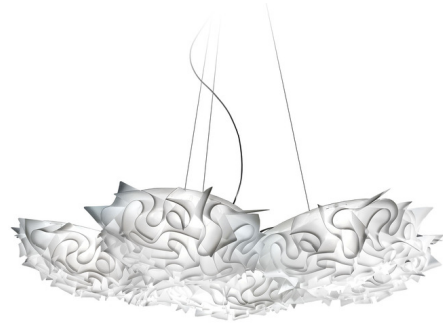

Lightology

lightology.com
866-954-4489
04-22-26

Project: _____

Company: _____

Location: _____ Fixture Type: _____

SPEC #: **SLP568473**

Approved On: _____ Approved By: _____

Veli 7 Pendant By Slamp

Description

Veli 7 Pendant is like a tailor-made dress, this piece is assembled entirely by hand of Opalflex. When installed it gently clothes and amplifies light through the Opal, Couture, Foliage, Plum, Charcoal, Prisma, Chilli, Celeste, and Russet, or metallic Copper, Gold or Silver. Canopy: 5.5 inch diameter. CE listed.

Shown in white / opal

Specifications

COLOR	Opal
BODY FINISH	White
WATTAGE	108W
DIMMER	Standard 120V
DIMENSIONS	51.25"W x 13.75"H
BULB NOT INCLUDED	9 x Edison/Medium (E26)/12W/120V LED
COUNTRY OF ORIGIN	Italy