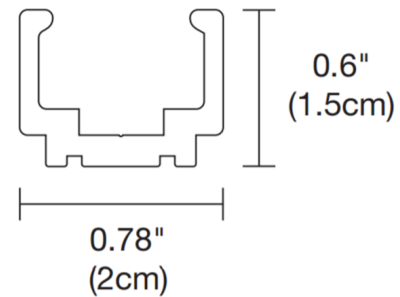

Description

TX12 Outdoor Track is made of aluminum in Black or White finish. Available in 4 and 8 foot lengths. Aluminum will not discolor from exposure to sunlight and weather. Rated for wet locations. 12 volt low voltage transformer, 10 gauge/3-wire cable, and j-box cover sold separately. Track includes two (2) end caps. ETL listed. Rated for wet locations.

Shown in white

Specifications

COLOR	N/A
BODY FINISH	White
WATTAGE	N/A
DIMMER	N/A
DIMENSIONS	48"L x 0.78"W x 0.6"H
BULB	N/A

CLICK TO VIEW PRODUCT

Notes: