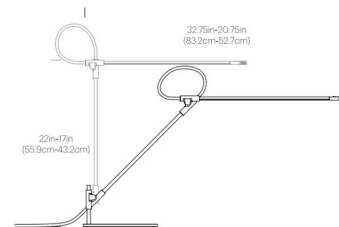

CLICK TO VIEW PRODUCT

Notes: