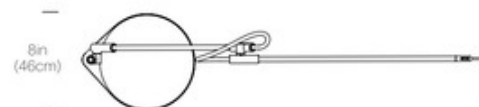

Shown in: Black

COMPANY	PROJECT	FIXTURE TYPE	APPROVED BY	DATE