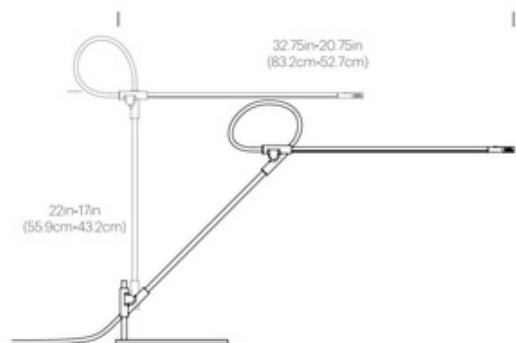

COMPANY	PROJECT	FIXTURE TYPE	APPROVED BY	DATE