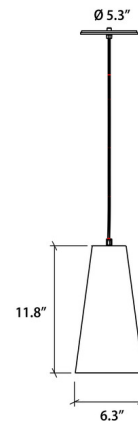

Specifications

| | |
|-------------------|-----------------------------------|
| COLOR | N/A |
| BODY FINISH | Teak |
| WATTAGE | 17W |
| DIMMER | Standard 120V |
| DIMENSIONS | 6.3"W x 11.8"H |
| BULB NOT INCLUDED | 1 x A19/Medium (E26)/17W/120V LED |
| COUNTRY OF ORIGIN | Brazil |

Technical Information

| | |
|--------------------|-----------------------|
| PRODUCT DIMENSIONS | Canopy: 5.3" diameter |
|--------------------|-----------------------|

Shown in teak

CLICK TO VIEW PRODUCT